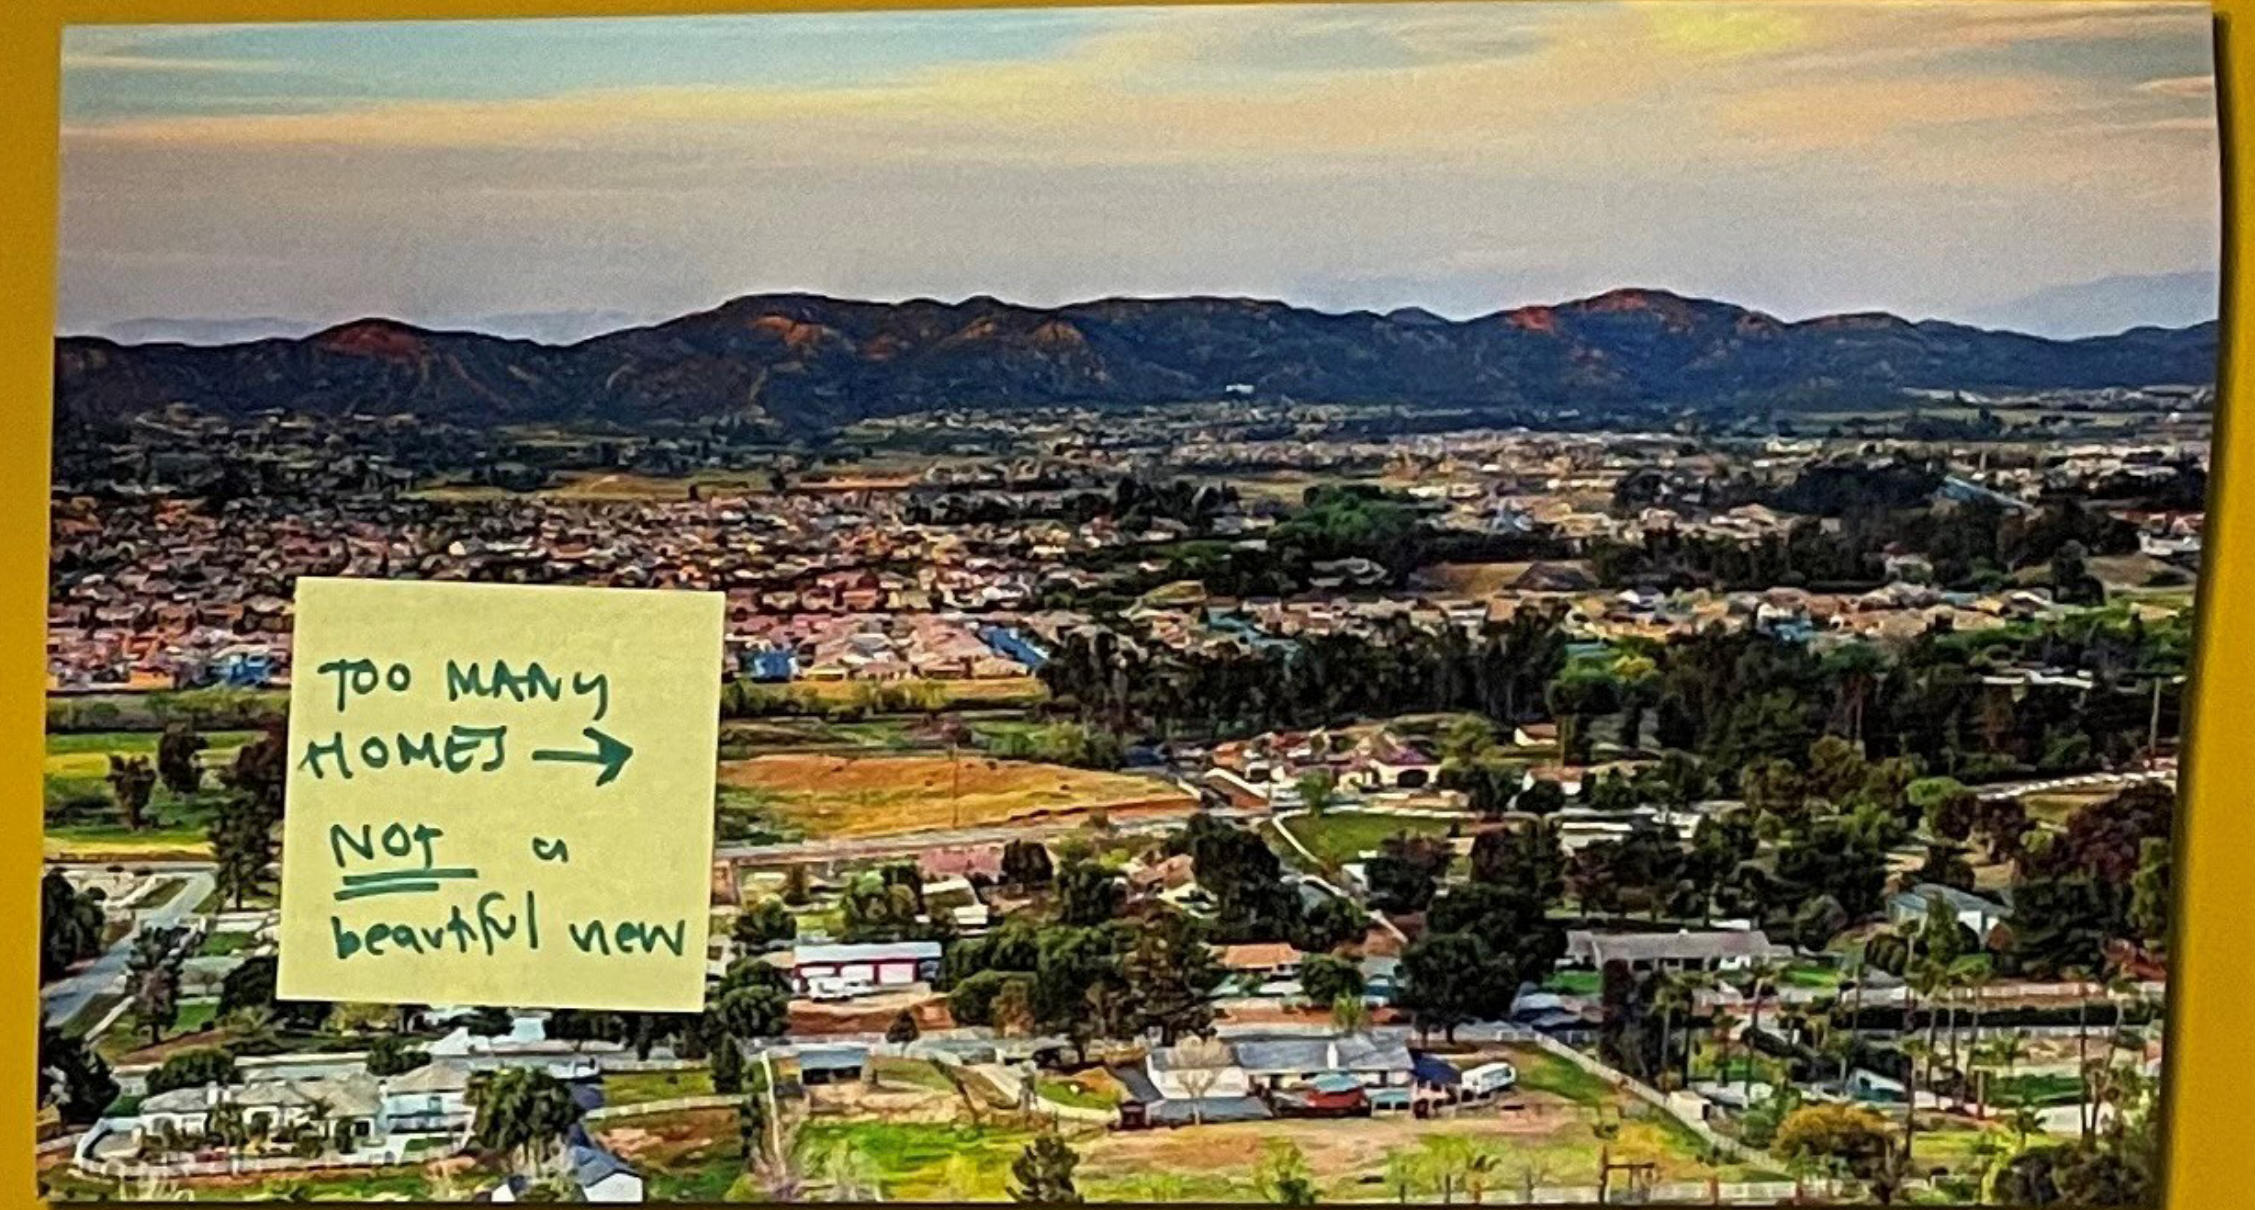

WHAT MAKES OPEN SPACE SPECIAL IN WILDOMAR? ADD A DOT TO SELECT YOUR ANSWER

PLACES FOR RECREATION IN NATURE

- ☒ Muniwa Creek -
- ☒ Hiking Trails
- ☒ Hiking trails that have info. posts about the surrounding wildlife and plants would be fun! (Like the trails in Lake Arrowhead). (sorry, put this in the wrong place!)
- ☐

PROTECTION OF PLANTS AND ANIMALS

- ☐
- ☐
- ☐
- ☐

BEAUTIFUL VIEWS

- ☐ Poloma Mountain
- ☐ National
- ☐ Cleveland road to road
- ☒ Ortega Mountain

OTHER - TELL US YOUR REASONS!

Scenic hwy designation

WILDLIFE

FEELS LESS COUNTRY NOW