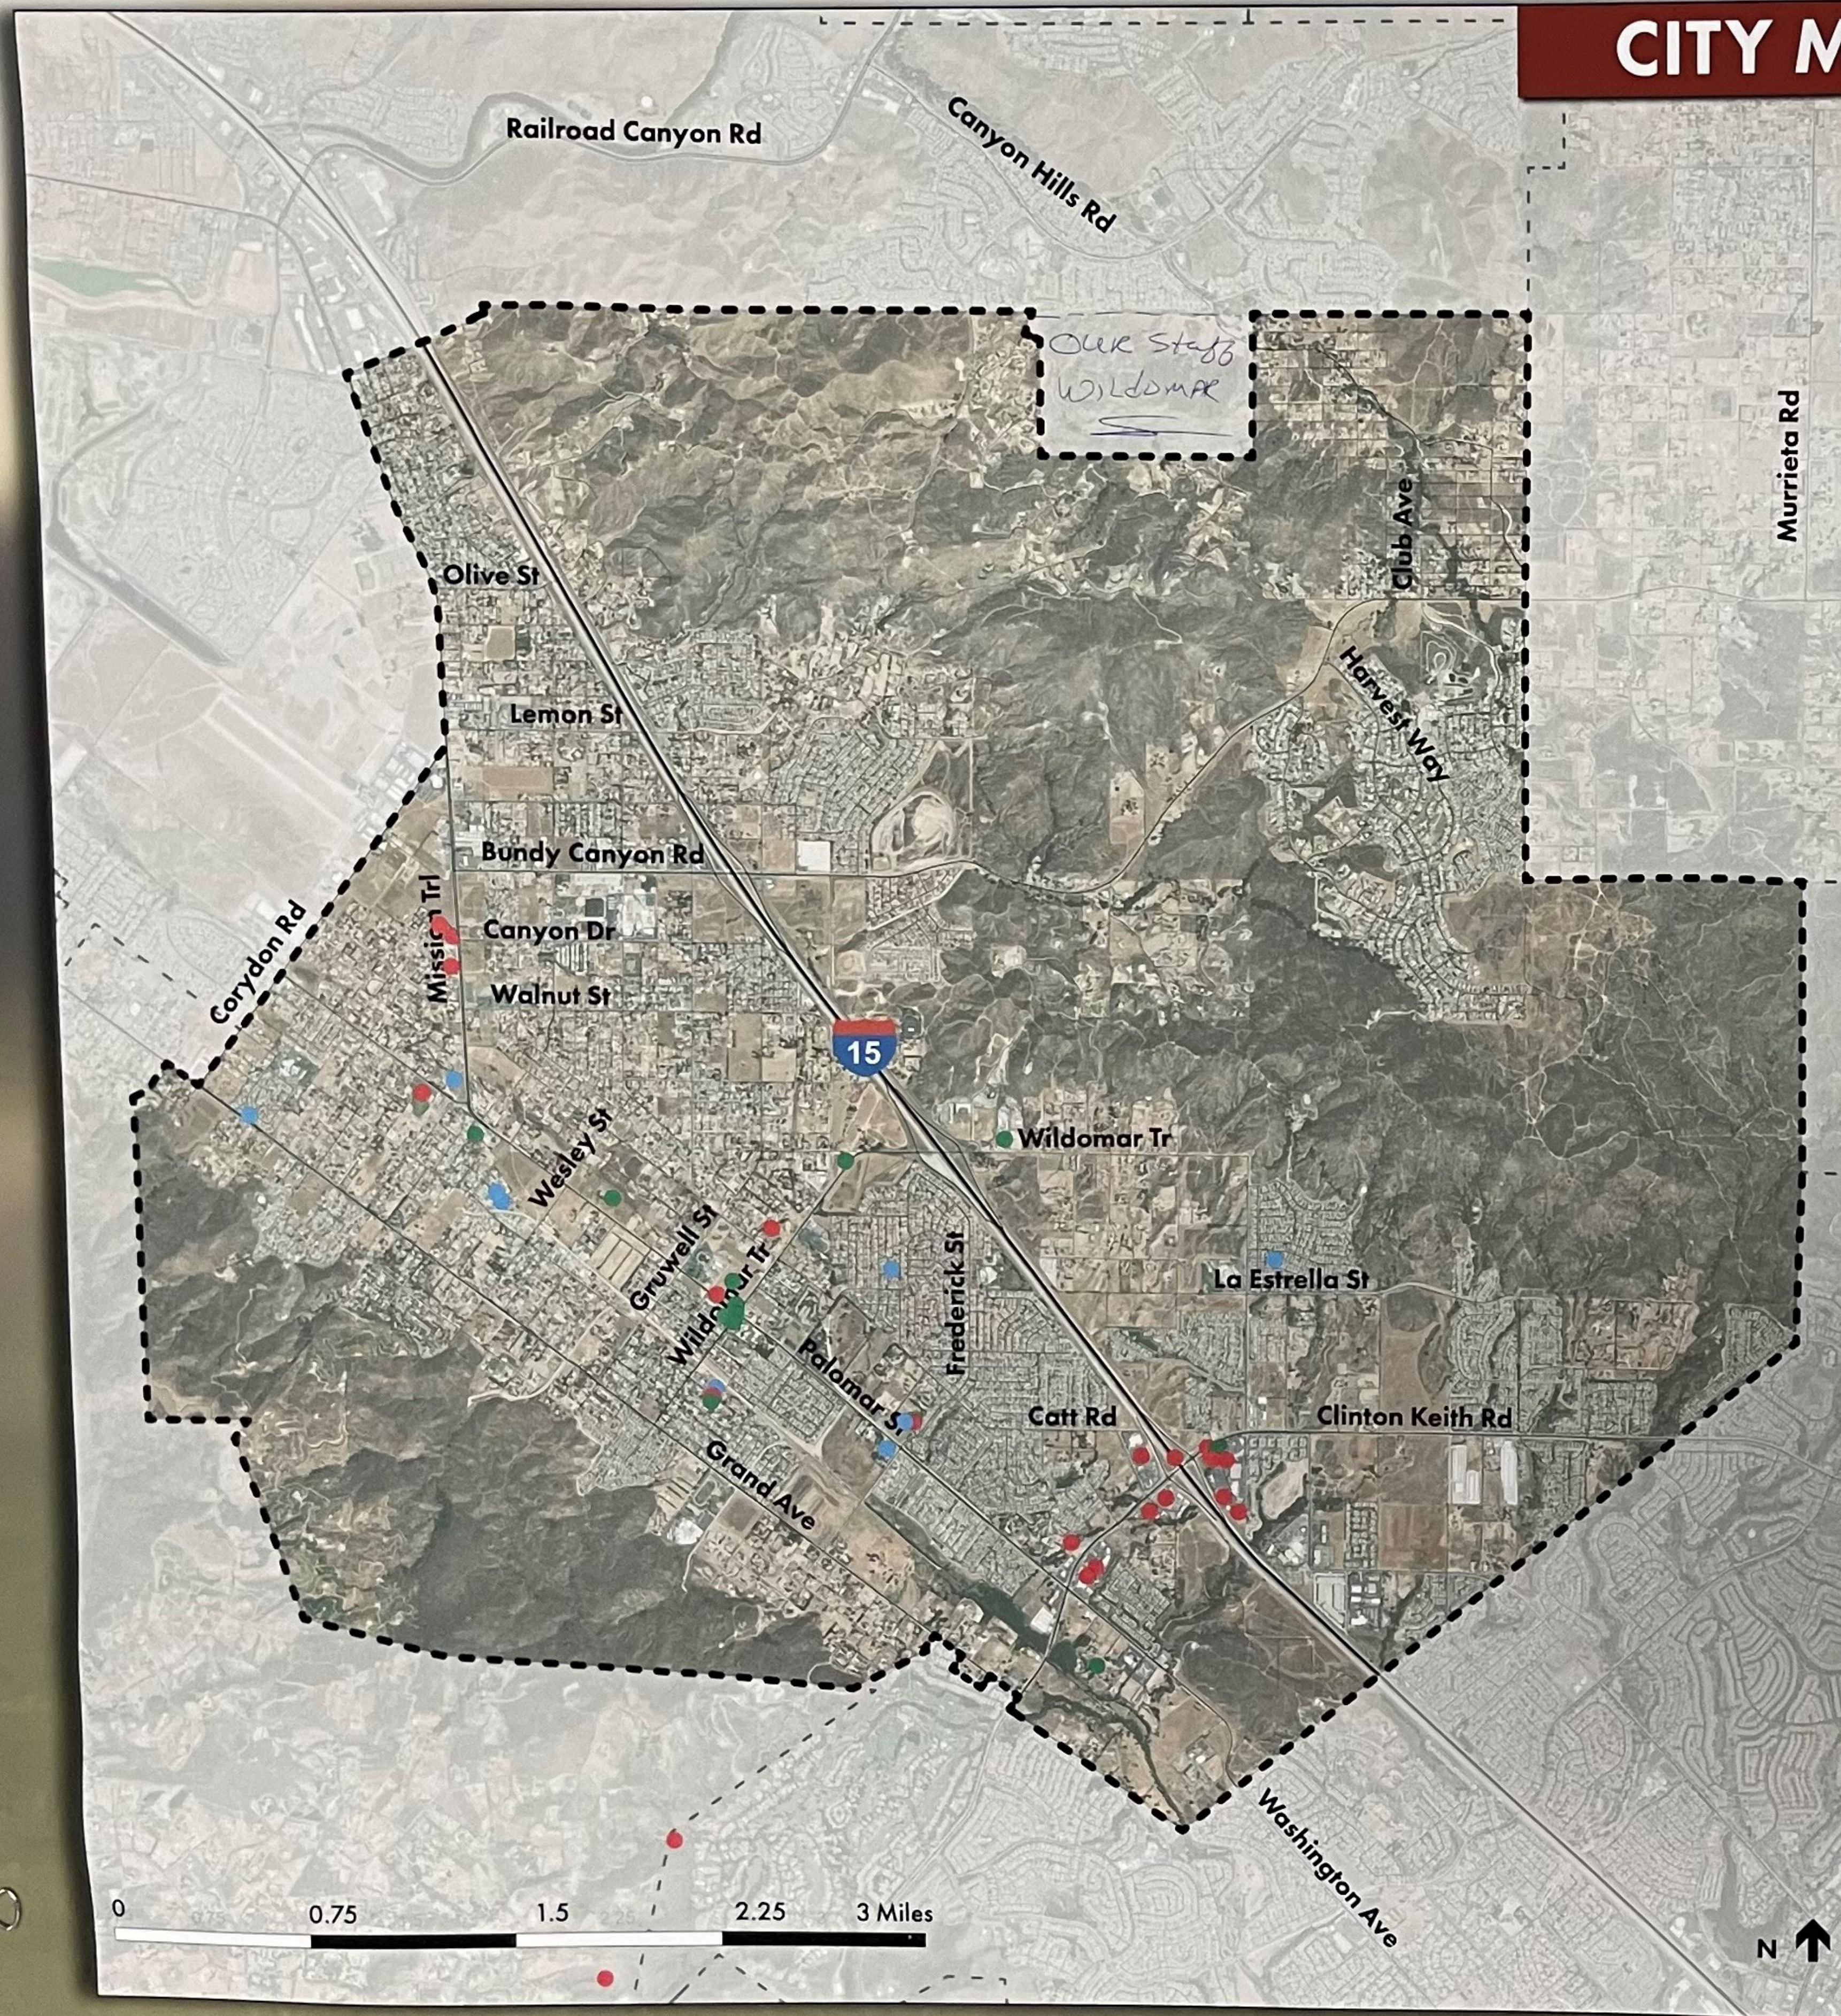

Where is the Heart of Wildomar?

Envision Wildomar 2040

CITY MAP

WHERE IS THE HEART OF WILDOMAR?

1 ADD 1 DOT WHERE YOU LIVE
• Blue

2 ADD 1 DOT WHERE YOU MOST LIKE TO SHOP, EAT, RECREATE, OR HANG OUT
• Red

3 ADD 1 DOT WHERE YOU THINK THE HEART OF WILDOMAR IS OR SHOULD BE
• Green

The heart of Wildomar should be the historic downtown area Palomar and Wildomar trails - the post office complex and historic buildings

It'd like to see a civic center complex with city hall, community center (multi-use), municipal library, etc. for a city center. Social space for events, restaurants, shops, etc.

What's Missing in Wildomar?

Envision Wildomar 2040

CURRENT GENERAL PLAN LAND USE

THE MAP TO THE LEFT SHOWS THE CITY'S GENERAL PLAN LAND USE. HAVE THOUGHTS, COMMENTS, OR IDEAS? LET US KNOW IN THE SPACE BELOW!

- Connect BLM land by purchasing private property for a wildlife corridor

Land zoned for commercial use near Wesley and Palomar should probably be re-zoned for housing.

What's Missing in Wildomar?

Envision Wildomar 2040