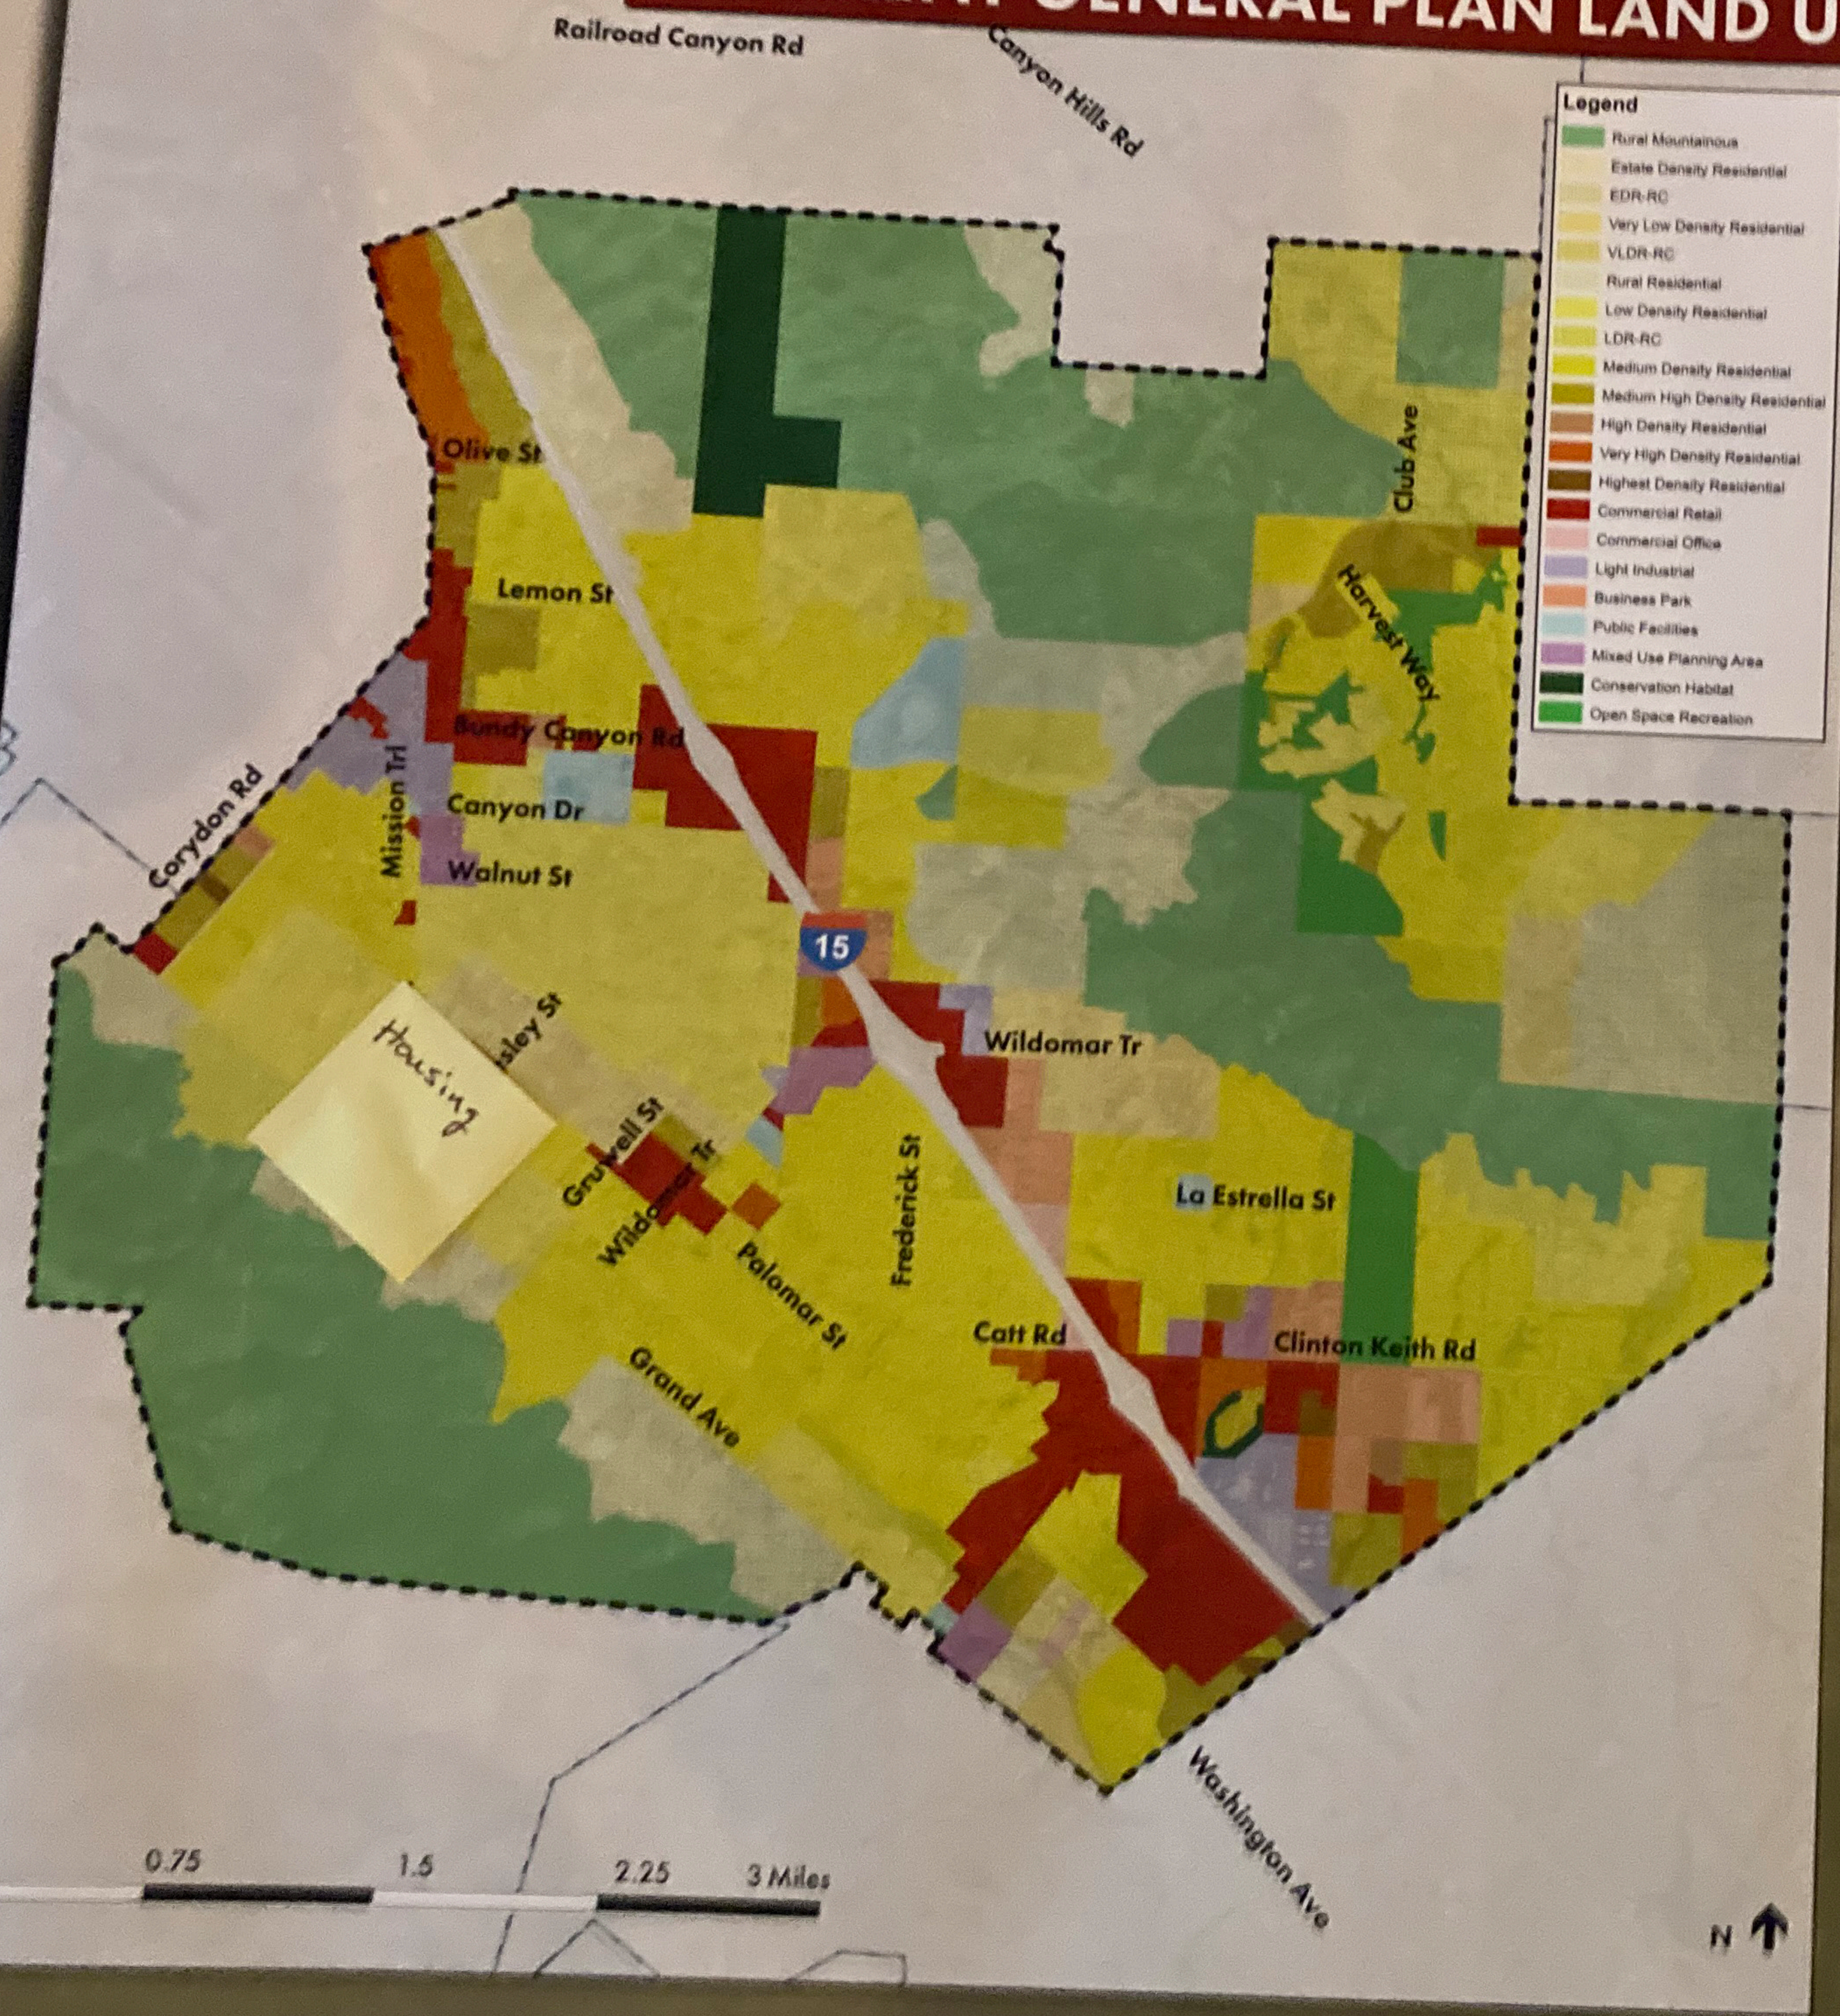

Where is the Heart of Wildomar?

Envision Wildomar 2040

CITY MAP

WHERE IS THE HEART OF WILDOMAR?

1 ADD 1 DOT WHERE YOU LIVE
• Blue

2 ADD 1 DOT WHERE YOU MOST LIKE TO SHOP, EAT, RECREATE, OR HANG OUT
• Red

3 ADD 1 DOT WHERE YOU THINK THE HEART OF WILDOMAR IS OR SHOULD BE
• Green

The heart of Wildomar should be the historic downtown area Palomar and Wildomar trails - the post office complex and historic buildings

It'd like to see a civic center complex with city hall, community center (multi-use), municipal library, etc. for a city center. Social space for events, restaurants, shops, etc.

What's Missing in Wildomar?

Envision Wildomar 2040

CURRENT GENERAL PLAN LAND USE

THE MAP TO THE LEFT SHOWS THE CITY'S GENERAL PLAN LAND USE. HAVE THOUGHTS, COMMENTS, OR IDEAS? LET US KNOW IN THE SPACE BELOW!